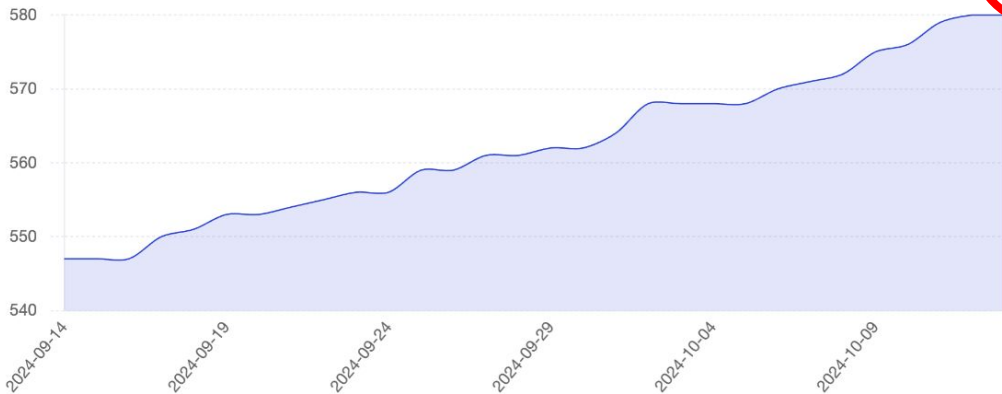

Most Active Members

Most Connected Members

Top Contributors

Search...

quickemu
Alan Pope

Dashboard

Overview

Members