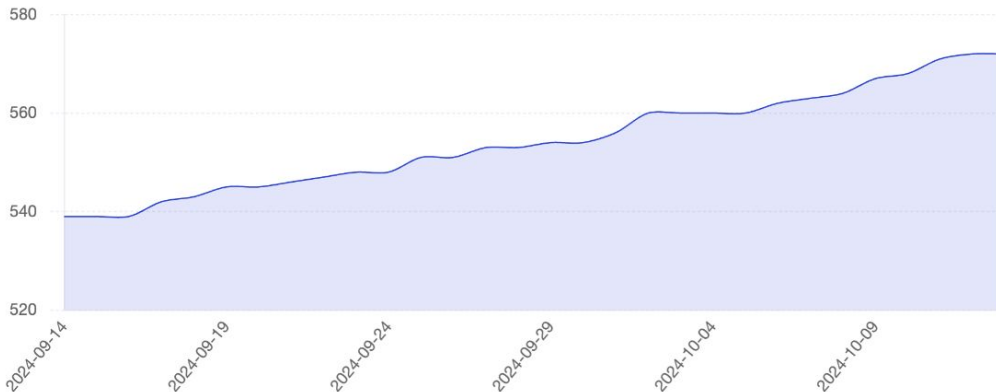

Overview

30 Days

Community

MEMBERS
572

CONVERSATIONS
2,738

CONTRIBUTORS
63

CONTRIBUTIONS
6

Members community